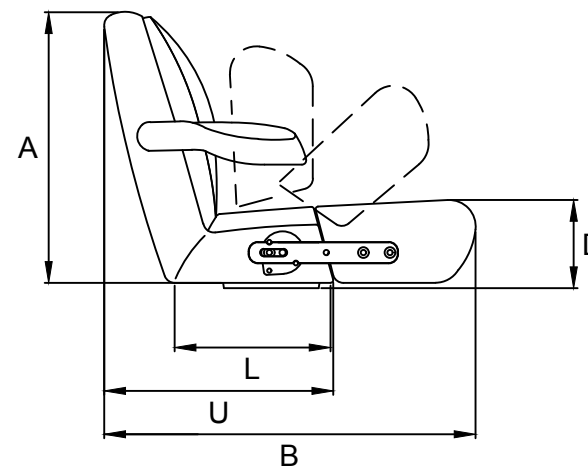

A (mm)	510
B (mm)	700
C (mm)	≈1020
D (mm)	≈ 200
F (mm)	≈880
U (mm)	435
L (mm)	295
Weight (Kg)	33

The padding could vary the sizes of few centimeters

Product

**P 221 FREE STYLE DOUBLE**

**Helm Seat**