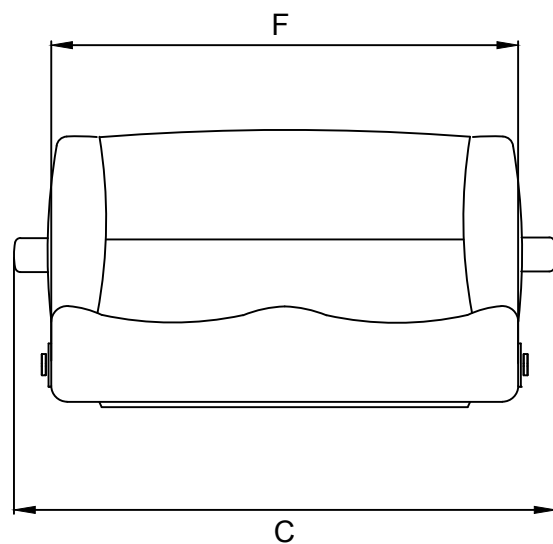

A (mm)	510
B (mm)	700
C (mm)	≈1020
D (mm)	≈ 200
F (mm)	≈880
U (mm)	435
L (mm)	295
Weight (Kg)	33

The padding could vary the sizes of few centimeters

Product

**P 221 FREE STYLE DOUBLE**

**Helm Seat**